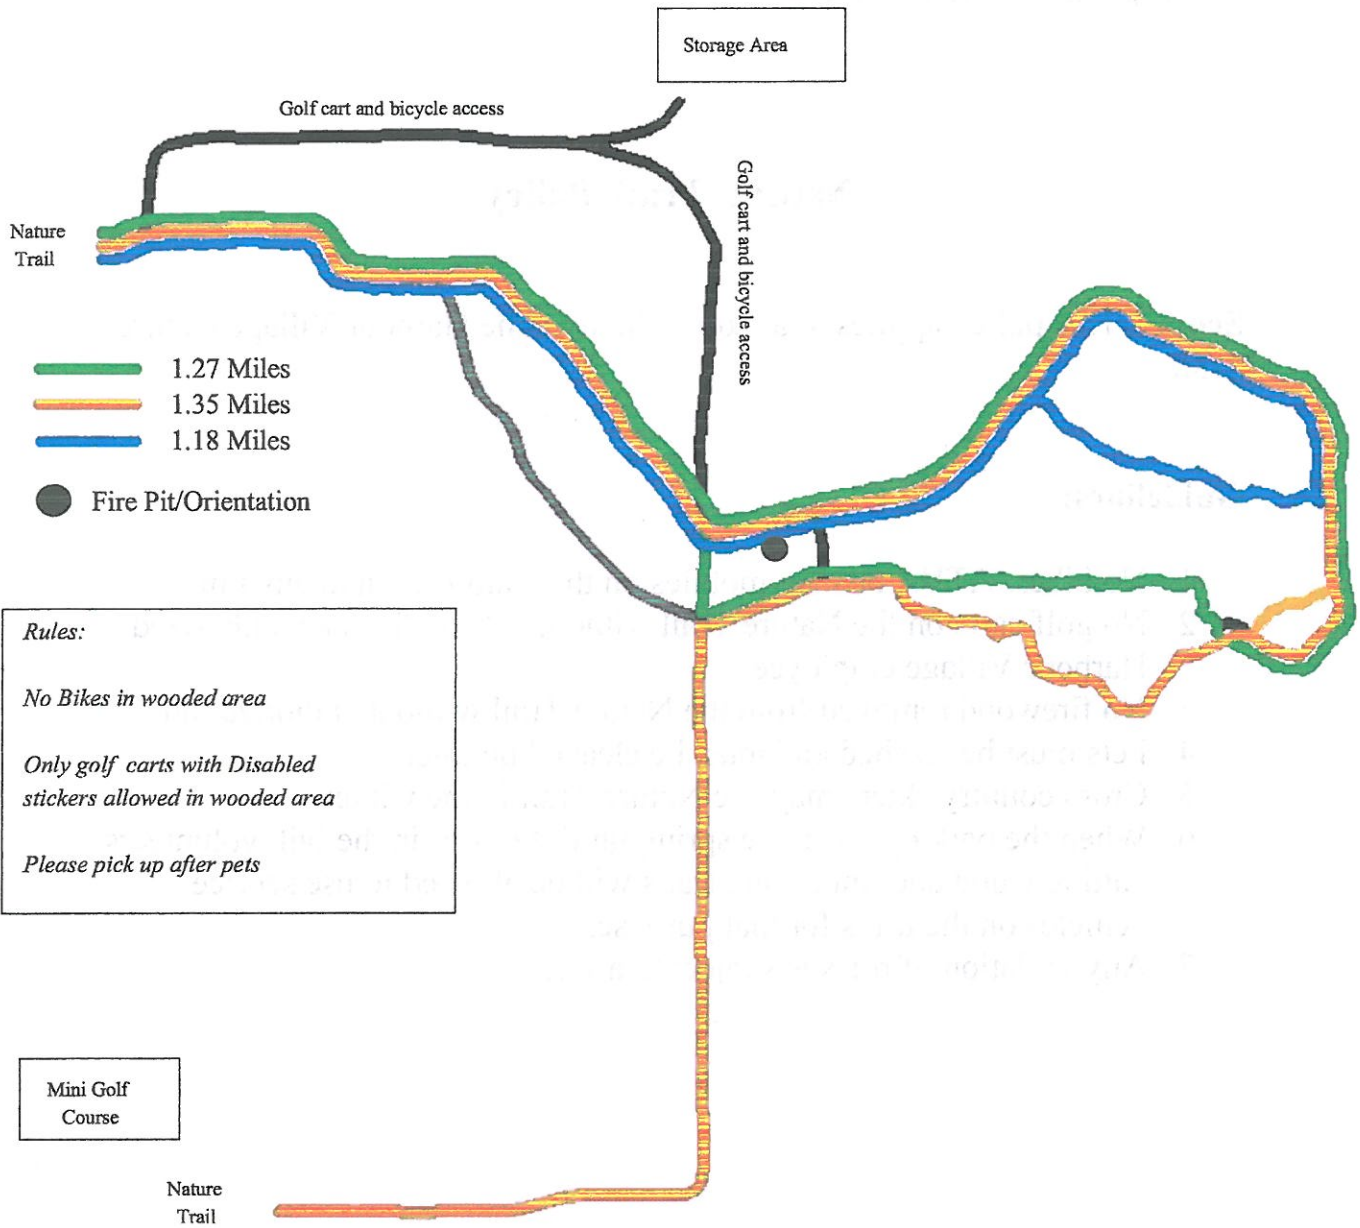

## Nature Trail Policy

**Scope:** This policy applies to anyone who uses the Harbour Village Nature Trail.

**Guidelines:**

1. No bikes, ATVs, or snowmobiles on the Nature Trail at any time.
2. No golf carts on the Nature Trail without a “tag” from an authorized Harbour Village employee.
3. No firewood removed from the Nature Trail without authorization.
4. Pets must be leashed and must be cleaned up after.
5. Cross country skiers may use Nature Trail in the winter.
6. When the park opens in the spring until it closes in the fall, volunteers cutting wood and improving trails will be allowed to use service vehicles on the trails for that purpose.
7. Any violation of rules is subject to a fine.

Storage Area

Golf cart and bicycle access

Nature Trail

Golf cart and bicycle access

- 1.27 Miles
- 1.35 Miles
- 1.18 Miles

● Fire Pit/Orientation

**Rules:**

*No Bikes in wooded area*

*Only golf carts with Disabled stickers allowed in wooded area*

*Please pick up after pets*

Mini Golf Course

Nature Trail